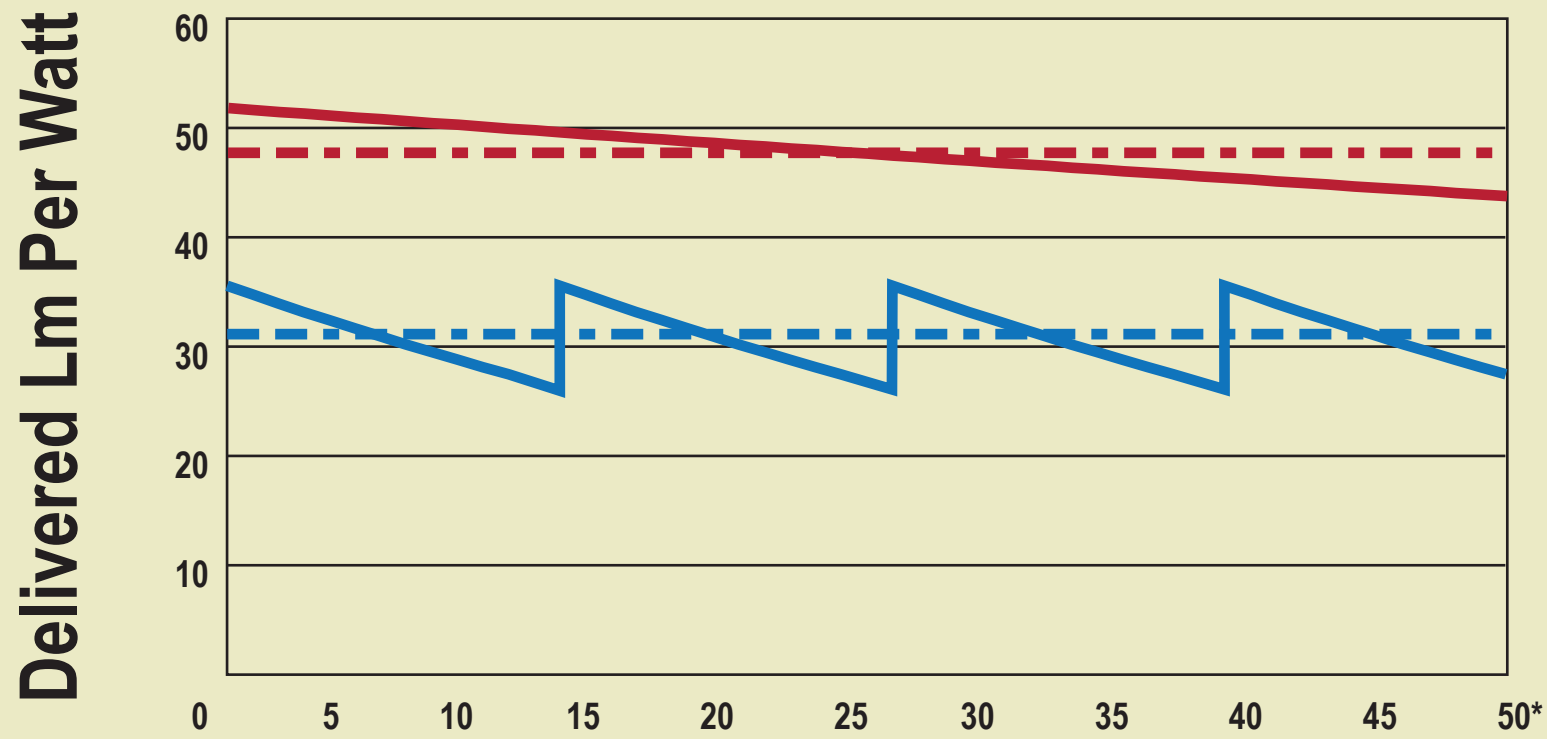

LED vs. 32 PLT

32 PLT Initial **32 PLT Average**
LED 350mA Initial **LED 350mA Average**

HOURS (,000's)

*L70 = 100,000+ hours